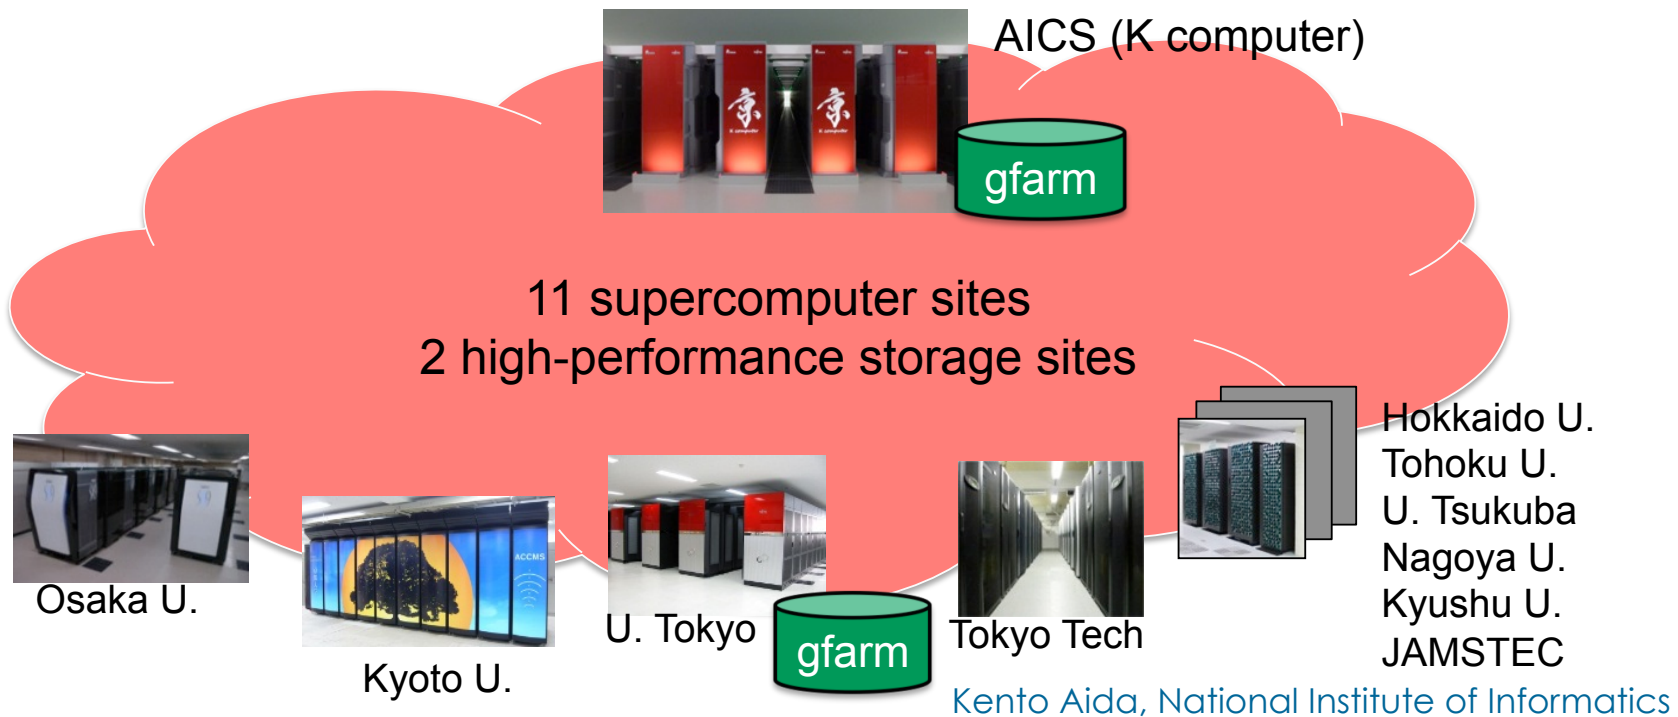

# General Status

- **Chair and Vice Chair elected in March Meeting (March 2013)**
  - Chair: Eric Yen (ASGCCA)
  - Vice Chair: Yoshio Tanaka (AIST)
- **Routine Gathering**
  - Spring: Together with ISGC in Taiwan
  - Fall: Collocated with related events (eg, APAN, PRAGMA)
  - By Request: Whenever there is any special issue
- **Self-Auditing: every CA has to have self-audit report once every year**
- **Regional Catch-All CA: ASGCCA**

# Member Status (I)

- **APAC Grid CA (AU): withdrawn from IGTF release since version 1.56 (31 March, 2014)**
  - All RA and users were migrated to ASGCCA
- **AIST Grid CA (JP): withdrawn from IGTF release since version 1.55 (Nov. 2013)**
  - Users had migrated to HPCI CA (NII)
- **12 Production CAs**
- **Countries served by RAs: Australia, Indonesia, New Zealand, Philippine, and Vietnam**

# Member Status (II)

- **New WLCG partners**
  - ATLAS: Hong Kong,
  - CMS: Malaysia, Singapore, Thailand, Vietnam
  - Alice: Korea, Thailand
- **IN: fast increasing #users coordinated by IGCA**
- **KEK: more potential users expected for Belle II**
- **Identity Federation Actions**
  - HPCI in Japan
  - SUFLAN project initiated by Malaysia

## ■ High Performance Computing Infrastructure (HPCI)

- distributed computing infrastructure for high performance computing
  - ✓ supercomputers, high performance storage, high-speed network
- single sign-on (Shibboleth and GSI), distributed file system (Gfarm), one-stop user support service (registration, helpdesk, ...)
- The production level operation started in Sep. 2012.